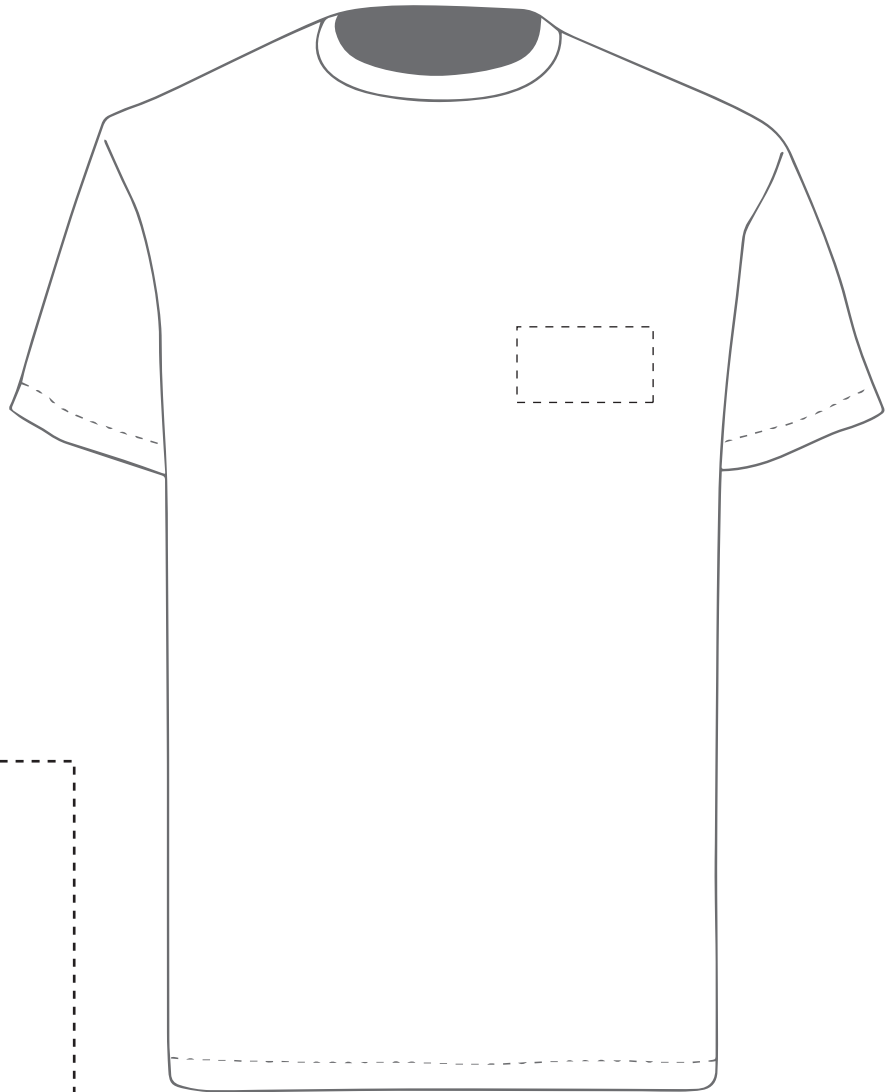

Your Ref:	Quantity:	Product Code: TF0001
Our Ref:	Version: 1	Product Colour: White

PRINTING CONCERNS: PRINT MAY DISCOLOUR

PRODUCT INFO: DUE TO THE NATURE OF THE PRODUCT THE PRINT POSITION MAY VARY BY 2 - 3 MM

Madeira Thread Colours

The dashed line is to demonstrate print area and will not appear on your printed item

- Colour 1
- Colour 1
- Colour 1
- Colour 1

Product Image for visualisation
- colours may vary

ARTWORK SCALE 100%
Max print area 90mm x 50mm

ARTWORK SCALE 20%

To proceed, please approve visual via the online system.

PLEASE NOTE:

- All colours including print and product are for visual purposes only and should not be regarded as the actual colour of the product and print.
- Some products may vary from batch to batch and may differ from previous orders.
- The colour and texture of a product can also have an effect on the final print colour.
- By approving this order we accept that you understand these terms.